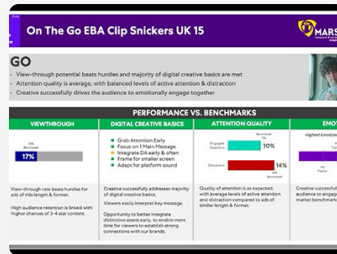

USING ATTENTION AI TO PREDICT
REAL-WORLD OUTCOMES