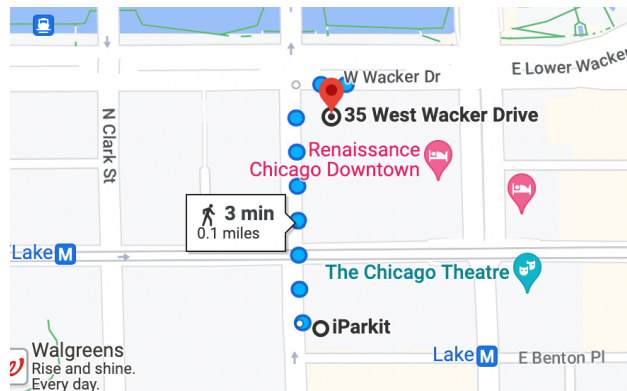

PARKING NEAR PUBLICIS MEDIA (35 W. WACKER DR.)

For both locations, please visit www.iparkit.com or download the iParkit app to book.

200 North Clark Self Park

0.3 mile/6-minute walk to Publicis Media

181 N. Dearborn St. Parking

0.1 mile/3-minute walk to Publicis Media