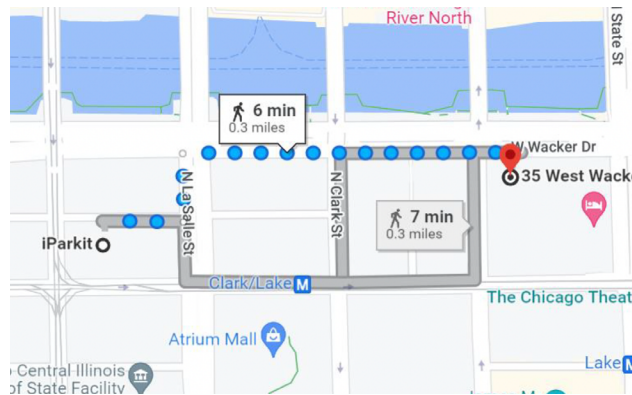

PARKING NEAR PUBLICIS MEDIA (35 W. WACKER DR.)

For both locations, please visit www.iparkit.com or download the iParkit app to book.

200 North Clark Self Park

0.3 mile/6-minute walk to Publicis Media

181 N. Dearborn St. Parking

0.1 mile/3-minute walk to Publicis Media